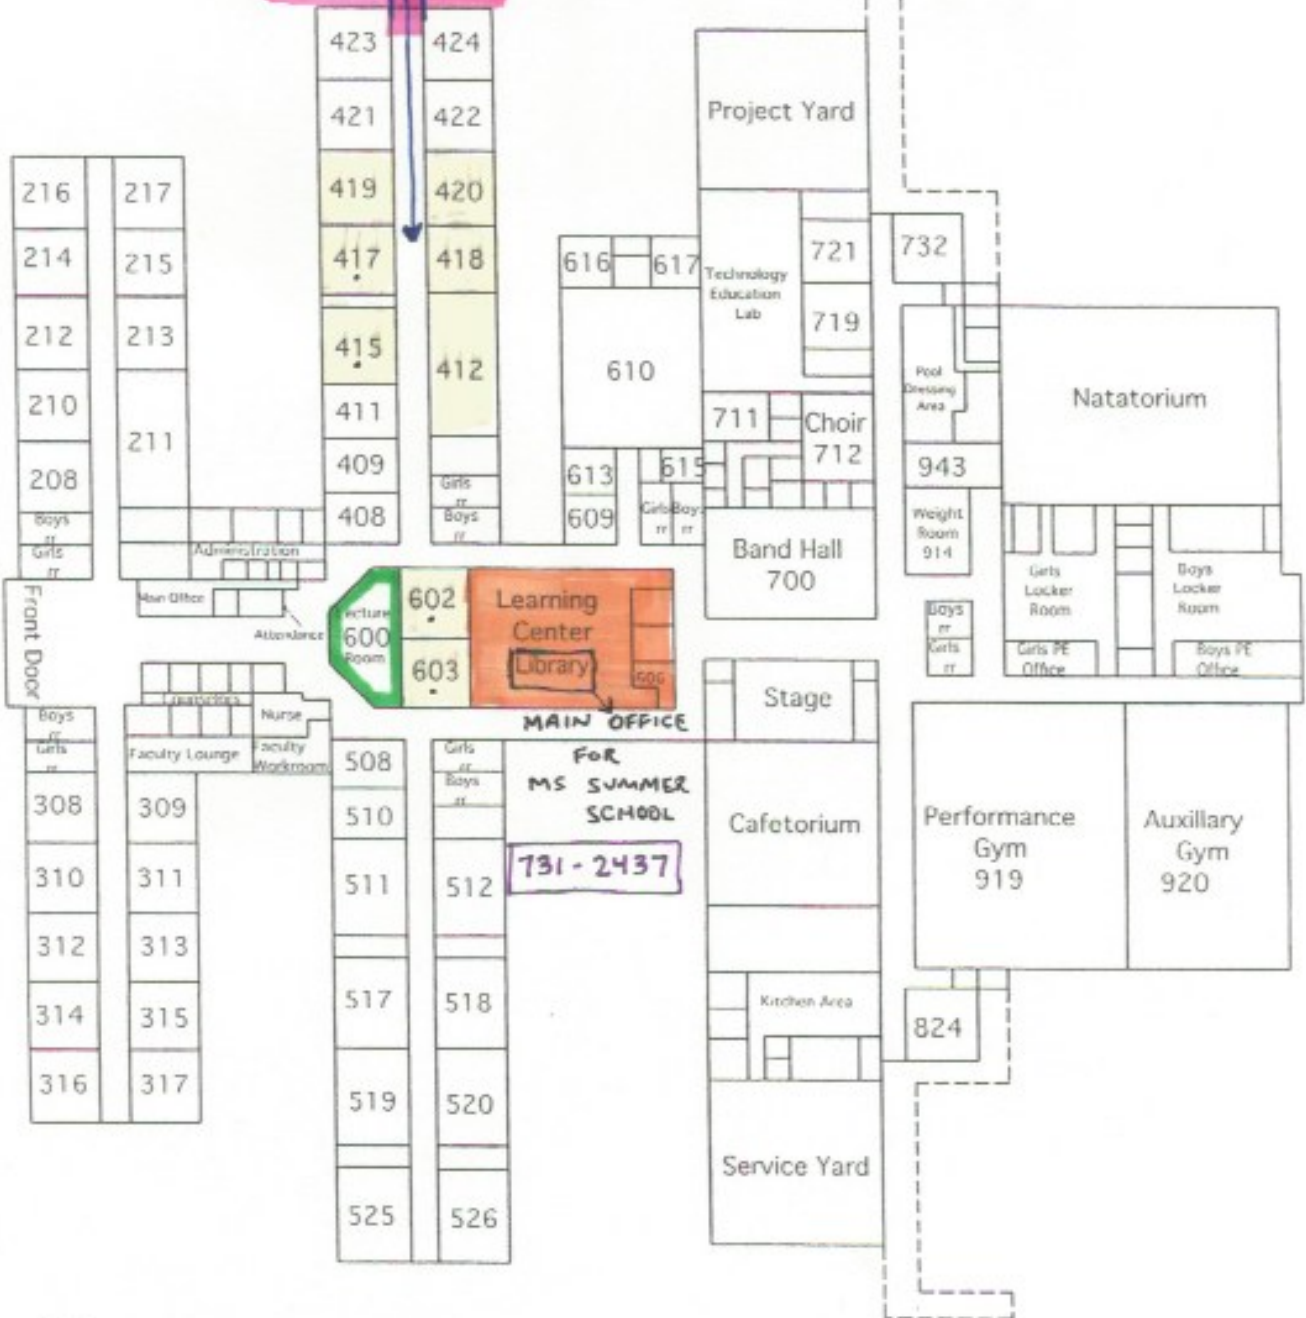

MS SUMMER SCHOOL 2016 College Station Middle School

BACHMANN PARK

Bus Area and Faculty Parking

PICK UP
DROP OFF

Rock Prairie Road

Parent Pick-up